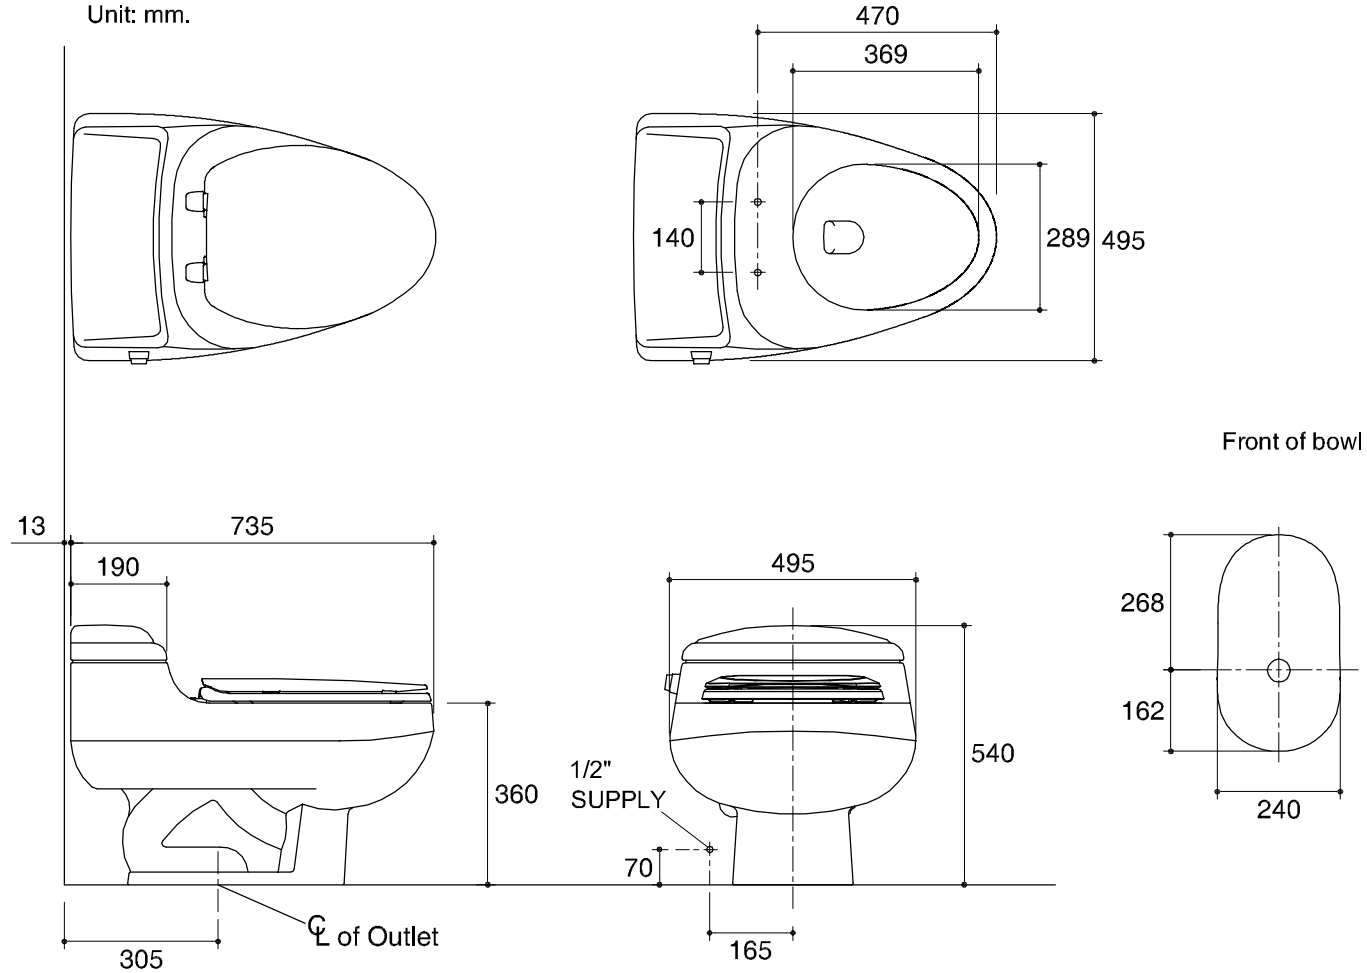

Dimensions are approximate.

Unit: mm.

SKU	K-2444X
Name	MOON STONE
Description	1PC TOILET

KARAT

* The recommended dimension for installation can be adjusted according to user preferences and layout.